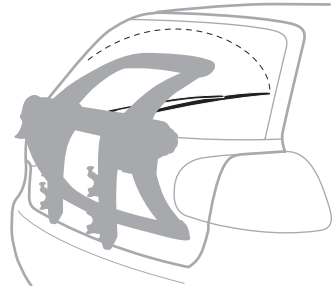

CITY CRASH

Complies with ISO norm

Thule RaceWay 991

Thule RaceWay 992

i

991 	10,0 kg	2	Max 30 kg
992 	10,6 kg	3	Max 45 kg

Max 15 kg

1