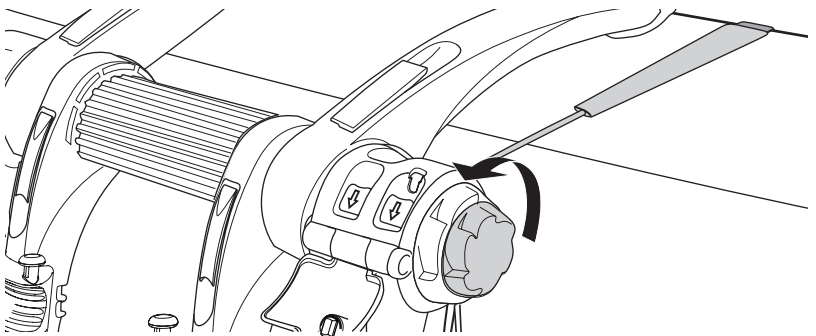

5 Fit tips!

i

ok ✓

Not ok ✗

Not ok ✗

6