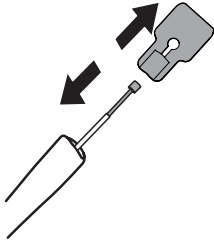

5 Fit tips!

i

ok ✓

Not ok ✗

Not ok ✗

6