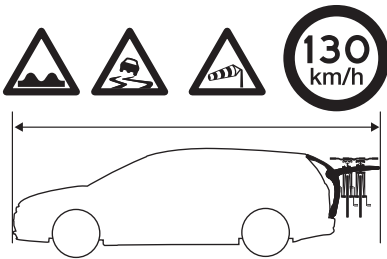

CITY CRASH

Complies with ISO norm

Thule RaceWay 991

Thule RaceWay 992

i

991 	10,0 kg	2	Max 30 kg
992 	10,6 kg	3	Max 45 kg

Max 15 kg

1