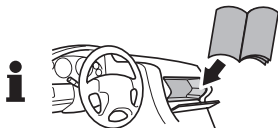

CITY CRASH

Complies with ISO norm

Thule RaceWay 991

Thule RaceWay 992

i

991 	10,0 kg	2	Max 30 kg
992 	10,6 kg	3	Max 45 kg

Max 15 kg

1